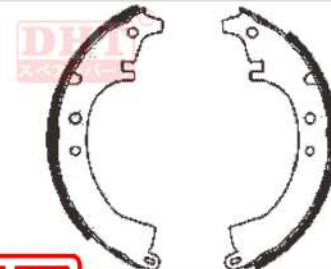

DAIHATSU; TOYOTA

Rear Axle
Diameter : 180 mm
Width : 38 mm

DHTK2210 OE
0449420011

TOYOTA; DAIHATSU

Rear Axle
Diameter : 228.6 mm
Width : 40 mm

DHTK2232 OE
0449514010

TOYOTA; DAIHATSU

Rear Axle
Brake System : AKEBONO
Diameter : 228.6 mm
Width : 42 mm