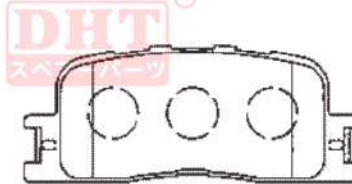

Rear Axle
Brake System : AKB
Width : 93
Height : 38
Thickness : 15.8

DHT1666 OE
04491972100C

TOYOTA; DAIHATSU; SUBARU