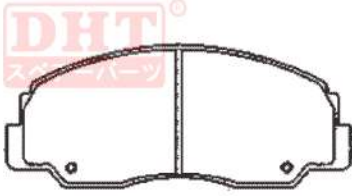

DHT
スペアパーツ

DAIHATSU

*Disc Brake Pads Identification
& Brake Shoes Identification*

DHT1016-2 OE
0449187606

DAIHATSU

Front Axle
Brake System : AKB
Width : 127.8
Height : 52.3
Thickness : 14

DHT1016 OE
0449187613

DAIHATSU; ISUZU; MAZDA

Front Axle
Brake System : AKB
Width : 127.7
Height : 52.2
Thickness : 14

DHT1016-2 OE
0449187606

DAIHATSU

Front Axle
Brake System : AKB
Width : 127.8
Height : 52.3
Thickness : 14

DHT1070 OE
0449187720