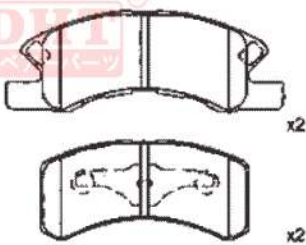

TOYOTA; DAIHATSU

Front Axle
Brake System : AKB
Width : 128
Width 1 : 137.5
Height : 51.4
Height 1 : 55.5
Thickness : 15.5

DHT1697 OE
0449197201

DAIHATSU; 华利(一汽)

Front Axle
Brake System : AKB
Width : 95
Width 1 : 115.4
Height : 49.5
Thickness : 15.5

DHT1466 OE
0449197202

DAIHATSU

Front Axle
Brake System : SUM
Width : 78.8
Height : 58
Thickness : 14.5

DHT1696 OE
0449197203

DAIHATSU; TOYOTA; MITSUBISHI

Front Axle
Brake System : AKB
Width : 91.9
Width 1 : 121.8
Height : 44.3
Thickness : 15.3