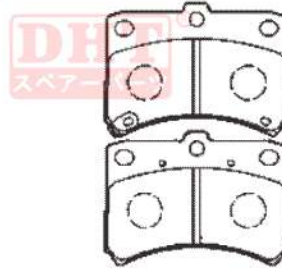

DHT1227	MYNO
	HR1227

DAIHATSU

Brake System :
Width : 131.4
Height : 62
Thickness : 15

DHT1359	OE
	044918750700

TOYOTA; DAIHATSU

Front Axle
Brake System :
Width : 106
Height : 41.5
Thickness : 15

DHT1269	OE
	0446528360

TOYOTA; DAIHATSU

Front Axle
Brake System : AKB
Width : 128
Width 1 : 137.5
Height : 51.4
Height 1 : 55.5
Thickness : 15.5

DHT1697 OE
0449197201

DAIHATSU; 华利(一汽)

Front Axle
Brake System : AKB
Width : 95
Width 1 : 115.4
Height : 49.5
Thickness : 15.5

DHT1466 OE
0449197202

DAIHATSU

Front Axle
Brake System : SUM
Width : 78.8
Height : 58
Thickness : 14.5

DHT1696 OE
0449197203

DAIHATSU; TOYOTA; MITSUBISHI

Front Axle
Brake System : AKB
Width : 91.9
Width 1 : 121.8
Height : 44.3
Thickness : 15.3