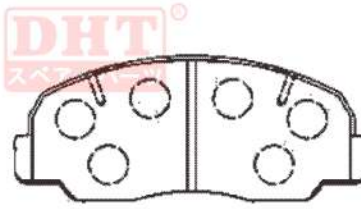

Front Axle
Brake System : AKB
Width : 127.7
Height : 52.2
Thickness : 14

DHT1016-2 OE
0449187606

DAIHATSU