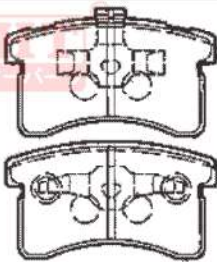

DHT1616 OE
04465BZ010

TOYOTA; DAIHATSU; 一汽吉林大发; SUZUKI

Front Axle
Brake System :
Width : 127
Height : 49.5
Thickness : 14.5

DHT1698 OE
044918721600

DAIHATSU

Front Axle
Brake System : AKB
Width : 88.4
Height : 49.2
Thickness : 14

DHT1467 OE
0449187700

DAIHATSU

Front Axle
Brake System : AKB
Width : 124.1
Height : 43.6
Thickness : 14

DHT1730	OE 0449187612
DAIHATSU	
	Front Axle Brake System : AKB Width : 127.6 Height : 52.8 Thickness : 13.8