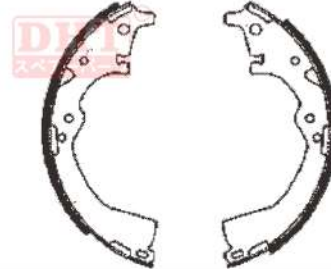

Front Axle
Diameter : 290 mm
Width : 60 mm

DHTK2252 OE
0449530070

TOYOTA; DAIHATSU