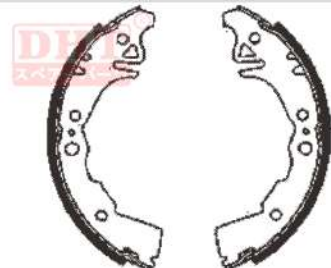

Rear Axle
Brake System : SUMITOMO
Diameter : 200 mm
Width : 32 mm

DHTK0037 OE
044959721300

DAIHATSU; TOYOTA