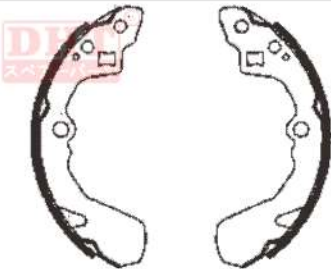

Rear Axle
Brake System : SUMITOMO
Diameter : 180 mm
Width : 38 mm

DHTK0032 OE
GS8456

DAIHATSU; SUZUKI; SUBARU; MAZDA; GEO; 铃木(昌河)