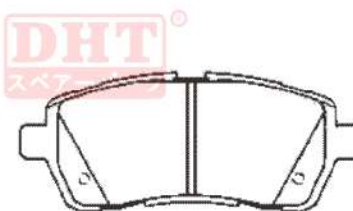

Front Axle
Brake System : Lucas
Width : 125.6 mm
Height : 51.48 mm
Thickness : 15.3 mm