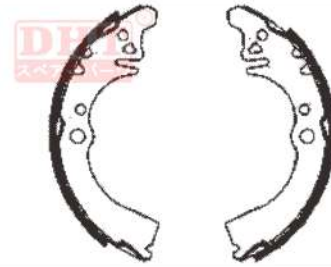

DHTK2252 OE
0449530070

TOYOTA; DAIHATSU

Rear Axle
Brake System : AKEBONO
Diameter : 254 mm
Width : 50 mm

DHTK0038 OE
474309750300

DAIHATSU

Rear Axle
Diameter : 180mm
Width : 35 mm

DHTK0029 OE
474208750100

DAIHATSU