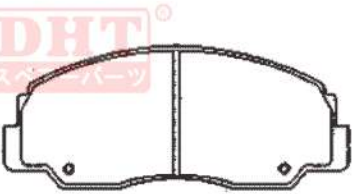

DHT
スペアパーツ

DAIHATSU

*Disc Brake Pads Identification
& Brake Shoes Identification*

DHT1016-2 OE
0449187606

DAIHATSU

Front Axle
Brake System : AKB
Width : 127.8
Height : 52.3
Thickness : 14

DHT1016 OE
0449187613

DAIHATSU; ISUZU; MAZDA

Front Axle
Brake System : AKB
Width : 127.7
Height : 52.2
Thickness : 14

DHT1016-2 OE
0449187606

DAIHATSU

Front Axle
Brake System : AKB
Width : 127.8
Height : 52.3
Thickness : 14

DHT1070 OE
0449187720