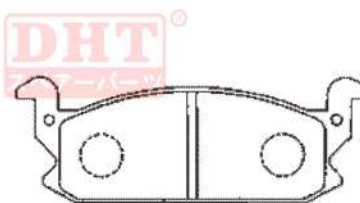

Front Axle
Brake System : AKB
Width : 88.4
Height : 49.2
Thickness : 14

DHT1467 OE
0449187700

DAIHATSU