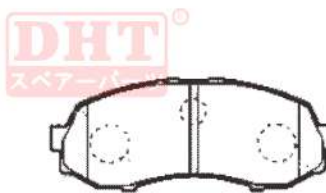

DHT1016-2 OE
0449187606

DAIHATSU

Front Axle
Brake System : AKB
Width : 127.8
Height : 52.3
Thickness : 14

DHT1016 OE
0449187613

DAIHATSU; ISUZU; MAZDA

Front Axle
Brake System : AKB
Width : 127.7
Height : 52.2
Thickness : 14

DHT1016-2 OE
0449187606

DAIHATSU

Front Axle
Brake System : AKB
Width : 127.8
Height : 52.3
Thickness : 14

DHT1070 OE
0449187720

DAIHATSU; 吉利汽车; 夏利(一汽); 哈飞

Front Axle
Brake System : SUM
Width : 102.8
Width 1 : 108
Height : 47
Thickness : 14

DHT1108 OE
0449187503

DAIHATSU

Front Axle
Brake System : SUM
Width : 78.8
Height : 63.4
Thickness : 13.5

DHT1165 OE
044918750600

DAIHATSU

Front Axle
Brake System :
Width : 110
Height : 44
Thickness : 14.5

DHT1202 OE
0449187101

DAIHATSU; 吉利汽车; 夏利(一汽)

Front Axle
Brake System : SUM
Width : 102.7
Height : 47
Thickness : 14

DHT1225 OE
D0YN3328Z

MAZDA; DAIHATSU; TOYOTA; FORD; 长安福特; SUBARU; 长安马自达FORD

Front Axle
Brake System : Lucas
Width : 125.6 mm
Height : 51.48 mm
Thickness : 15.3 mm