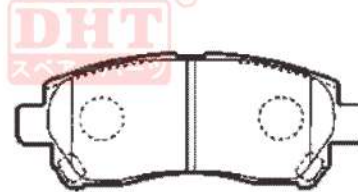

Front Axle
Brake System :
Width : 127
Height : 49.5
Thickness : 14.5

DHT1698 OE
044918721600

DAIHATSU