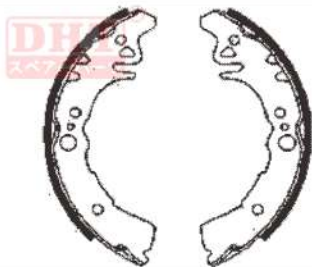

DHTK2252 OE
0449530070

TOYOTA; DAIHATSU

Rear Axle
Brake System : AKEBONO
Diameter : 254 mm
Width : 50 mm

DHTK0038 OE
474309750300

DAIHATSU

Rear Axle
Diameter : 180mm
Width : 35 mm

DHTK0029 OE
474208750100

DAIHATSU