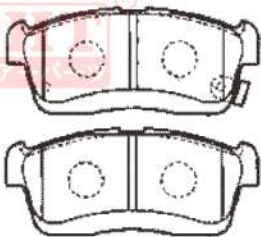

DHT1493 OE
0446633090

TOYOTA; LEXUS; CHERY; DAIHATSU

Rear Axle
Brake System : AKB
Width : 93
Height : 38
Thickness : 15.8

DHT1666 OE
04491972100C

TOYOTA; DAIHATSU; SUBARU

Front Axle
Brake System : HITACHI
Width : 108.7
Height : 45.5
Thickness : 14.5

DHT1616 OE
04465BZ010

TOYOTA; DAIHATSU; 一汽吉林大发; SUZUKI

Front Axle
Brake System :
Width : 127
Height : 49.5
Thickness : 14.5

DHT1698 OE
044918721600

DAIHATSU

Front Axle
Brake System : AKB
Width : 88.4
Height : 49.2
Thickness : 14